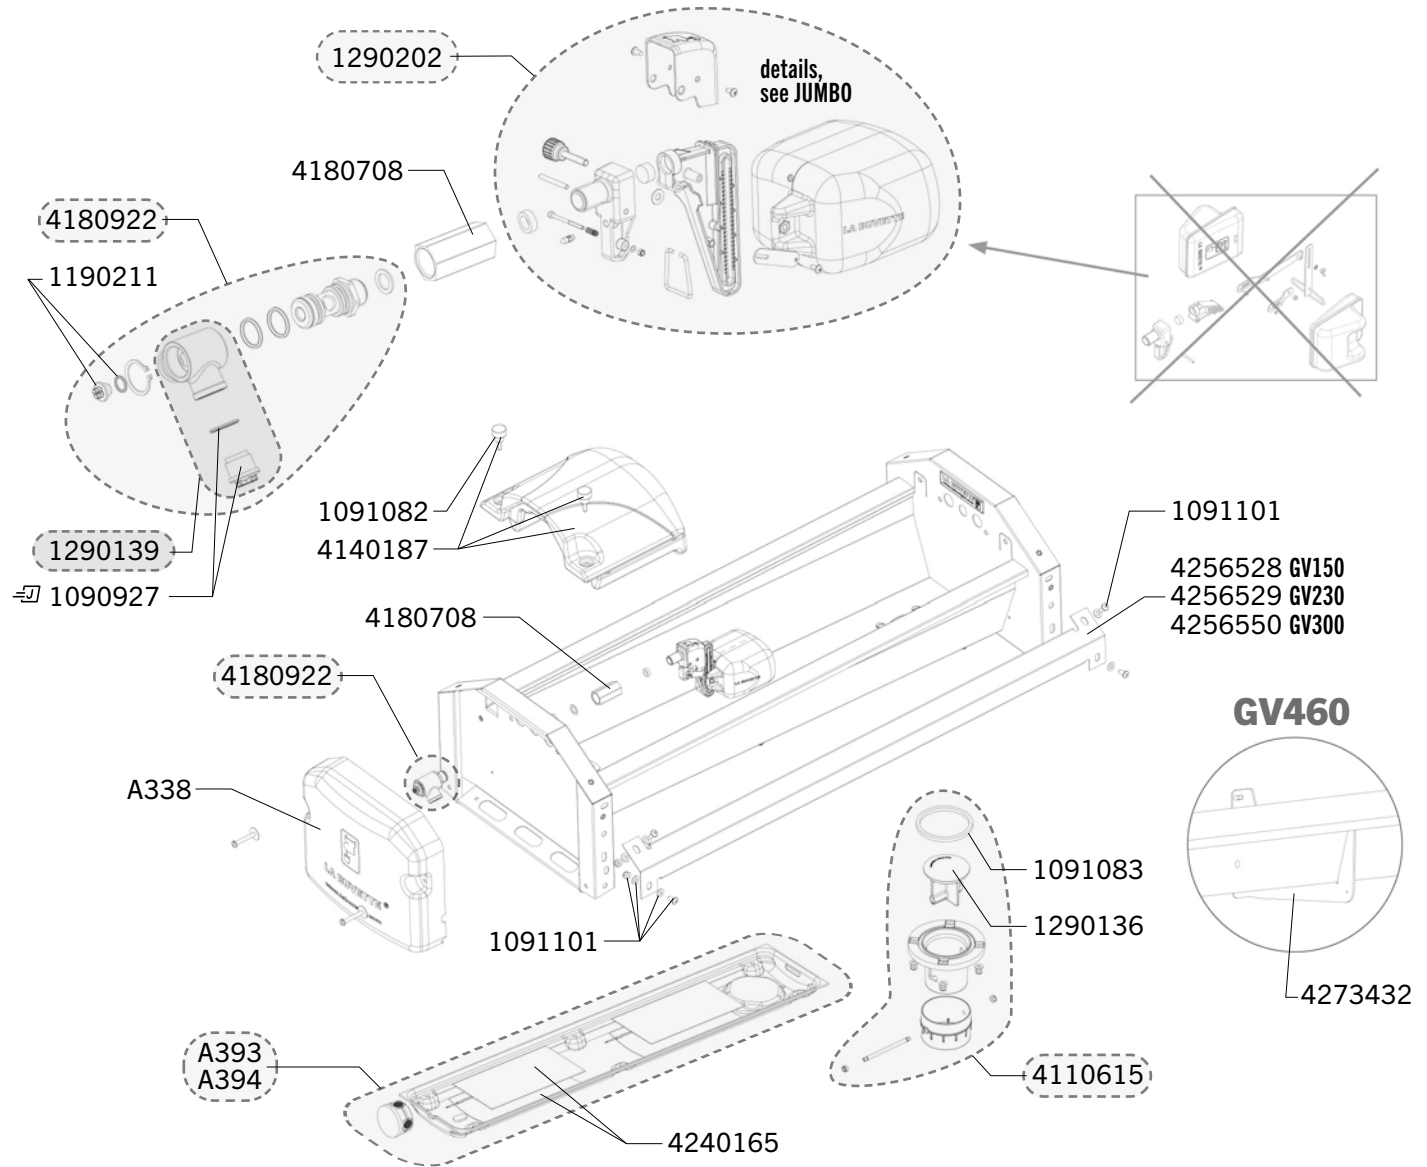

GV150 - GV230 - GV300 - GV300 - GV460

Ref. 2409 - 2410 - 2411 - 2413

Ship.	Code	Designation
J+5	A338	EXTRA SIDE COVER WITH SCREWS
J+5	A393	EL SET LB/GV 150
J+5	A394	EL SET LB/GV 230/GV300
⇒ J	1090927	3 PLUG/WASHER 3/4 " BLISTER PACK
J+5	1091082	DRAIN PLUG GV
J+5	1091083	BAGS OF 2 DRAIN PLUG JOINTS GV
J+5	1091101	BAG WITH 10 SS SCREWS + WASHERS FOR ANGLE
J+5	1190211	PLUG 1/4" WITH JOINT
J+5	1290136	BAG OF 1 X RUBBER PLUGHOLE GV
J+5	1290139	SWIVEL BODY+PLUG AND JOINT
J+1	1290202	COMPLETE JUMBO VALVE SET
J+5	4110615	FULL DRAIN SET GV
J+5	4140187	VALVE COVER WITH SCREWS LB/GV
J+5	4180708	FF 3/4-1/2 HEX BRASS FITTING FOR GV/CLEAN-FLOW
J+5	4180922	FULL SWIVEL SET LB
J+5	4240165	AHESIVE HEATING ELEMENT 175 W + DEFLECTOR
J+5	4256528	REINFORCING ANGLE GV 150 WITH SCREWS
J+5	4256529	REINFORCING ANGLE GV 230 WITH SCREWS
J+5	4256550	REINFORCING ANGLE GV 300
J+5	4273432	CENTRAL REINFORCEMENT FOR GV460

Shipping time in working days (running out of stock excepted), spare parts tagged with a (J) are dispatched the same day if order received before noon and made of parts tagged with (J) exclusively.

Digital version up to date: